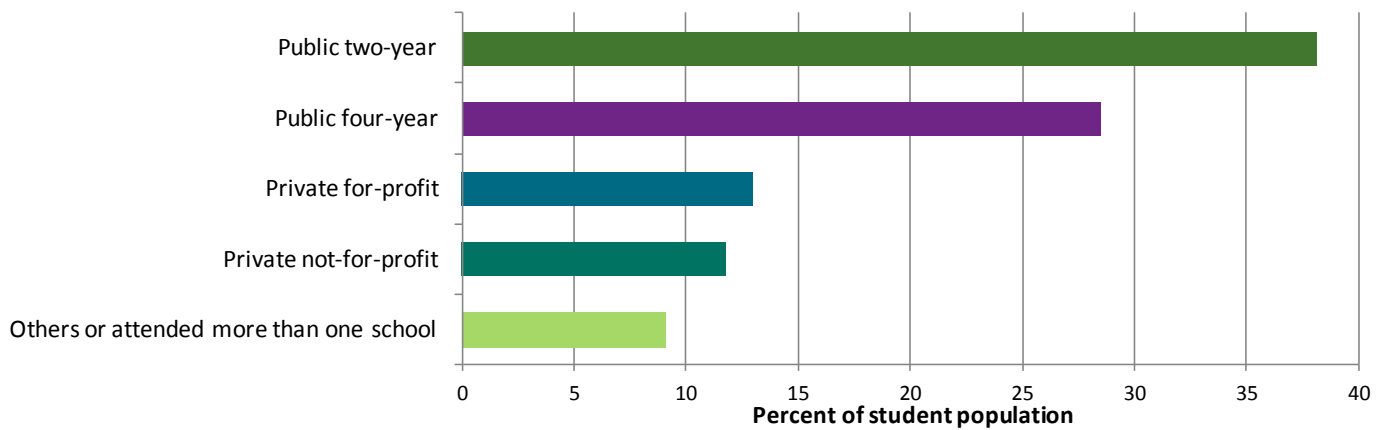

b. Type of Institution