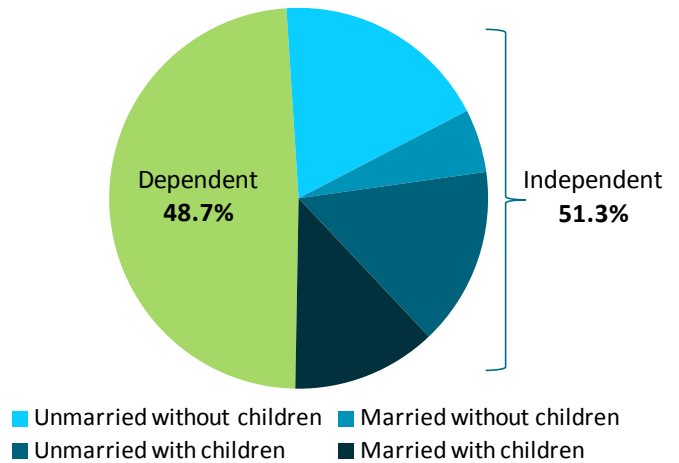

A Snapshot of Today's Students

Age

56.2% of students are ages twenty-three or younger, and **43.8%** are ages twenty-four or older.

Gender

43.0% of students are male and **57.0%** of students are female.

a. Dependency Status